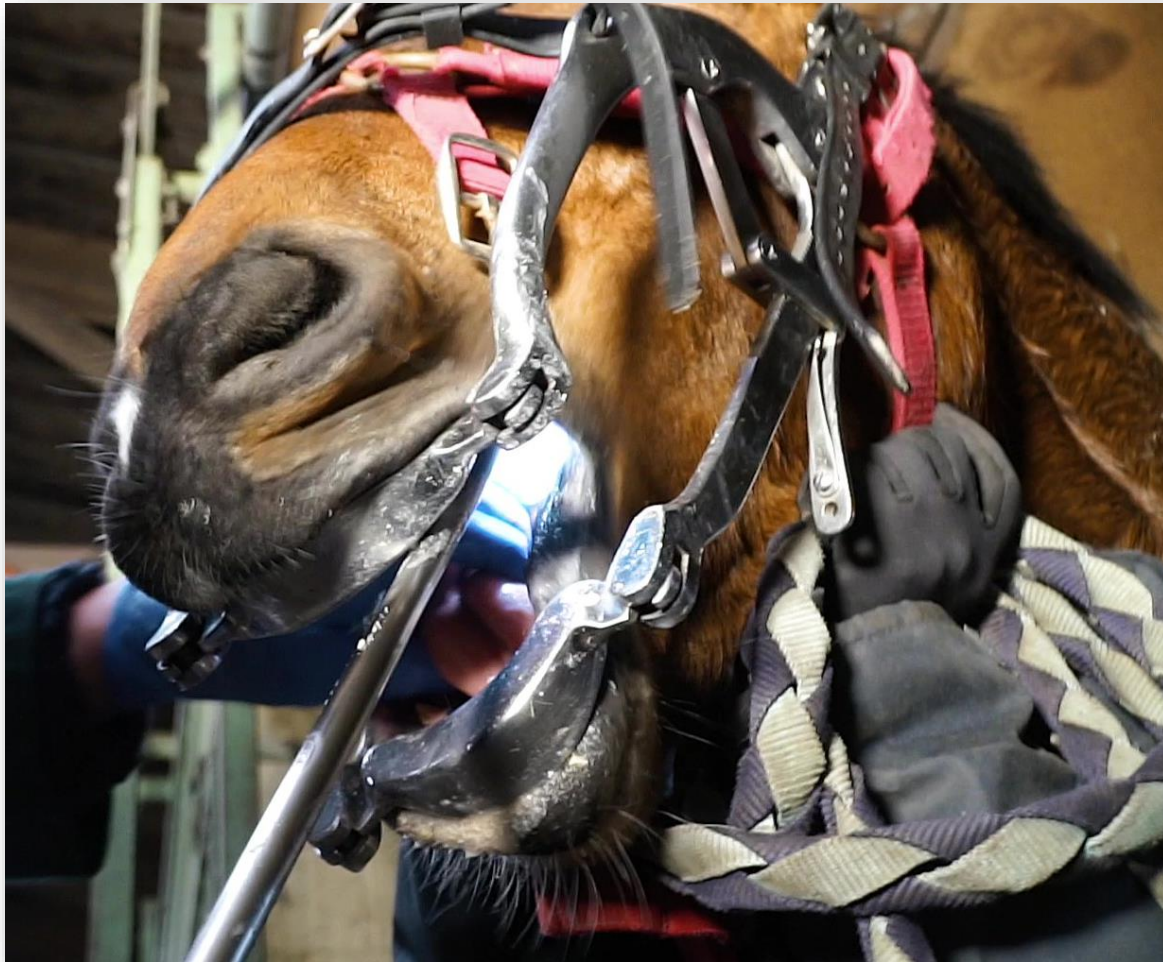

Special features

"Plug & Play"